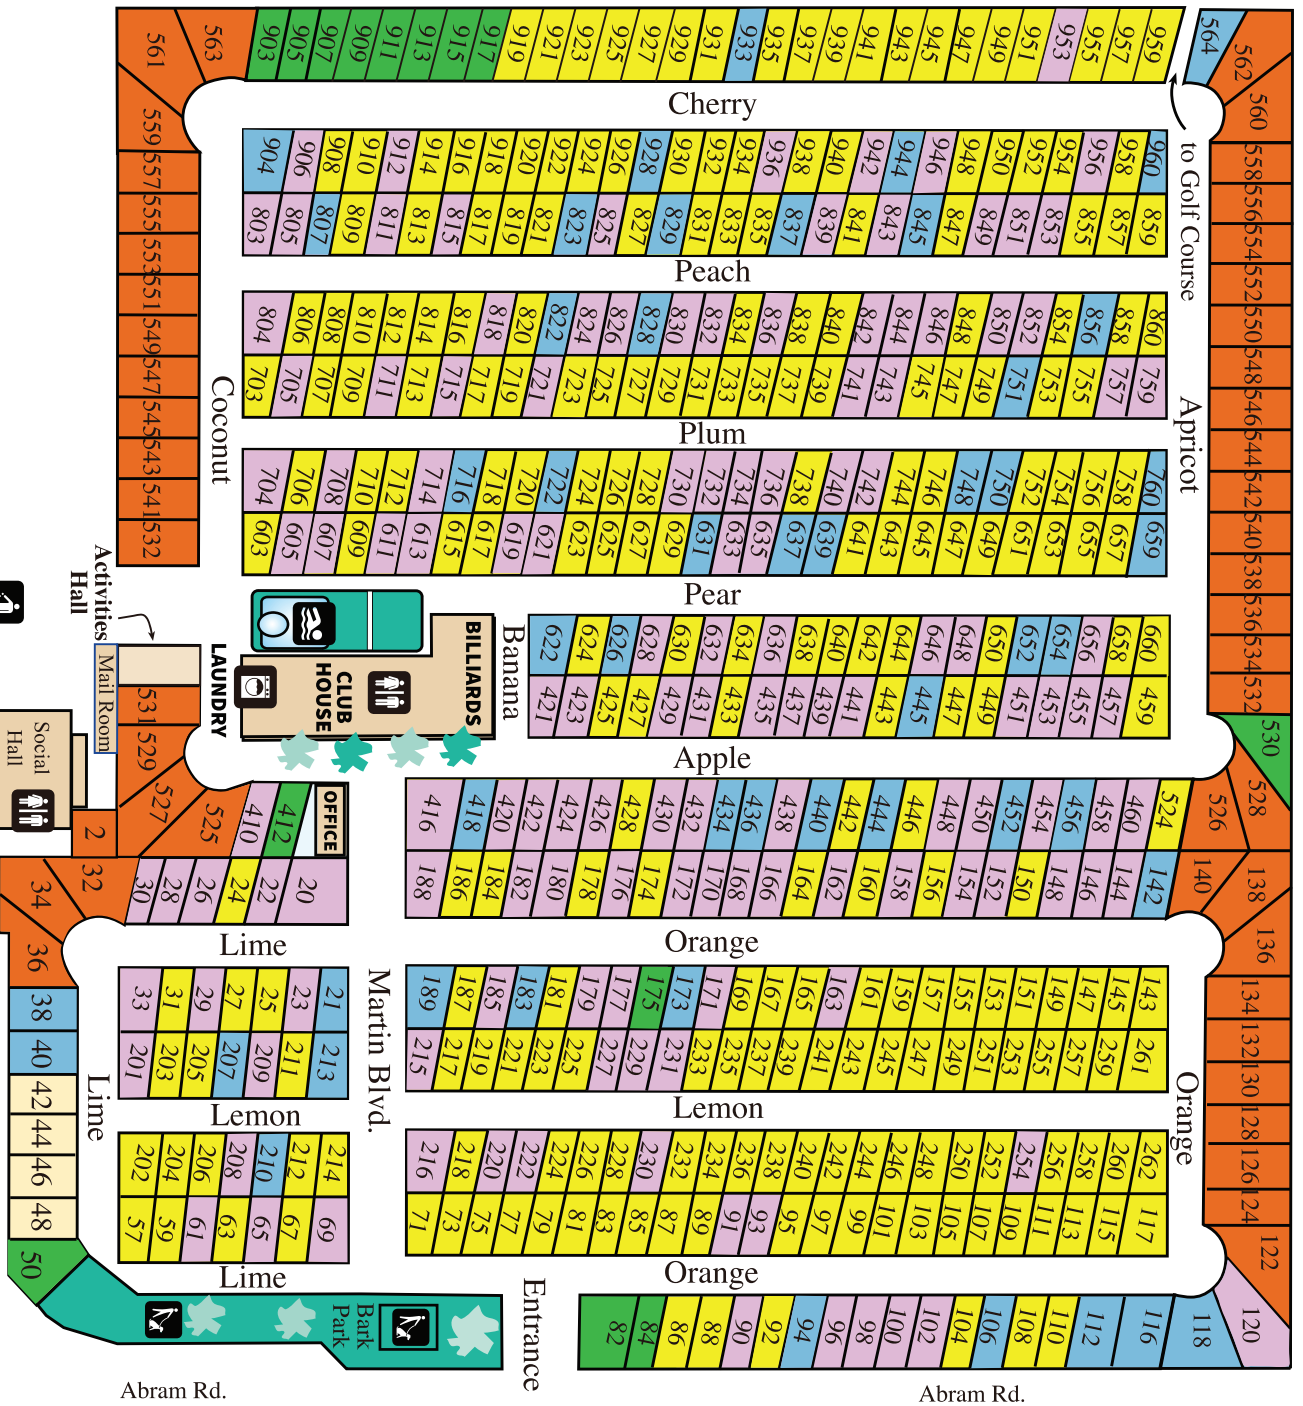

Frontage Road
Expressway 83

LEGEND

- RESTROOMS/SHOWERS
- SWIMMING POOL/SPA
- DOG PARK & WALK AREA
- LAUNDROMAT
- GARBAGE DUMPSTER

KEY

- RV Sites
- Mobile Homes
- Park Models
- Rentals
- Park Storage

**SENIORS
AT PLAY**